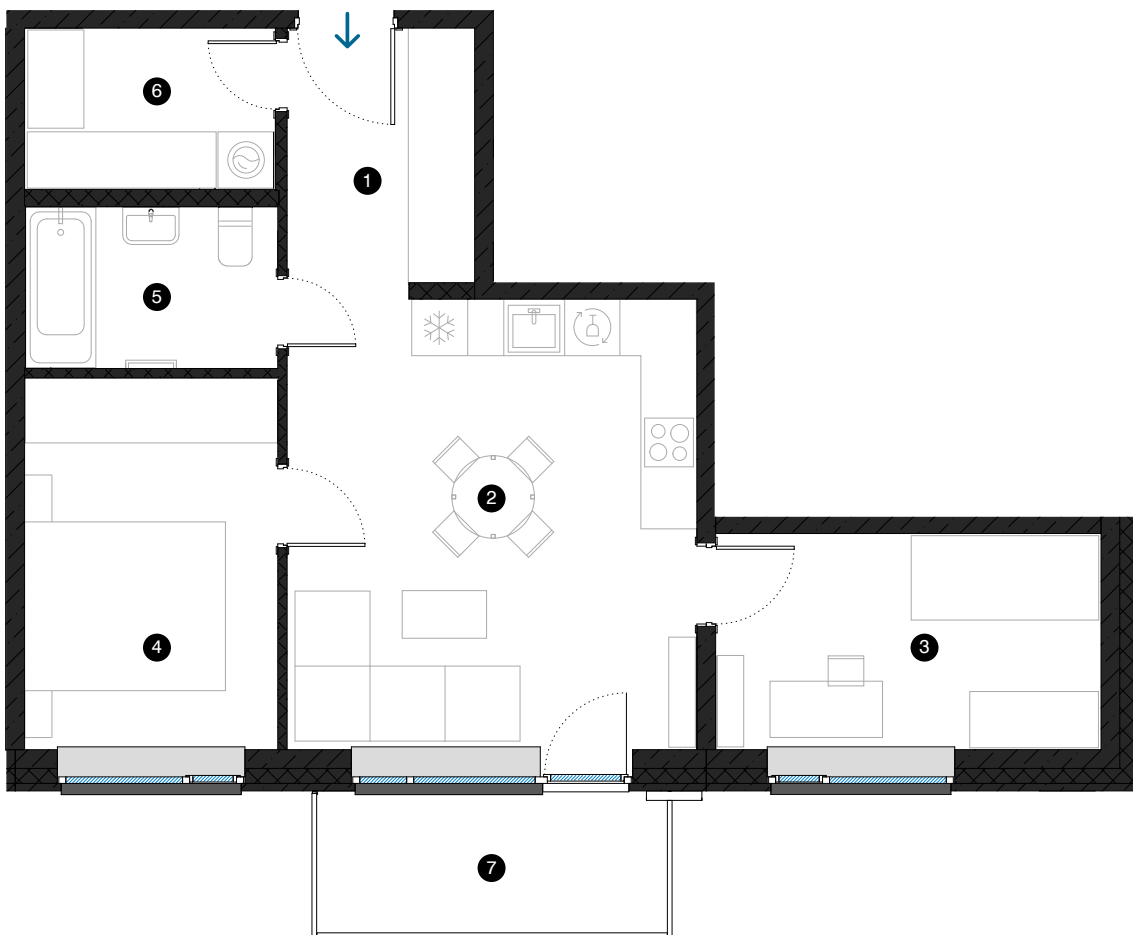

7th floor

Apartment # 45

© 1 EVALDA VALTERA, RĪGA

#	ROOM	M ²
1	Hall	5,5
2	Living room & Kitchen	21,1
3	Room	9,4
4	Room	10,7
5	Bathroom	4,6
6	Utility room	4,6
7	Balcony	5,6
Living area		55,9
Total area		61,5