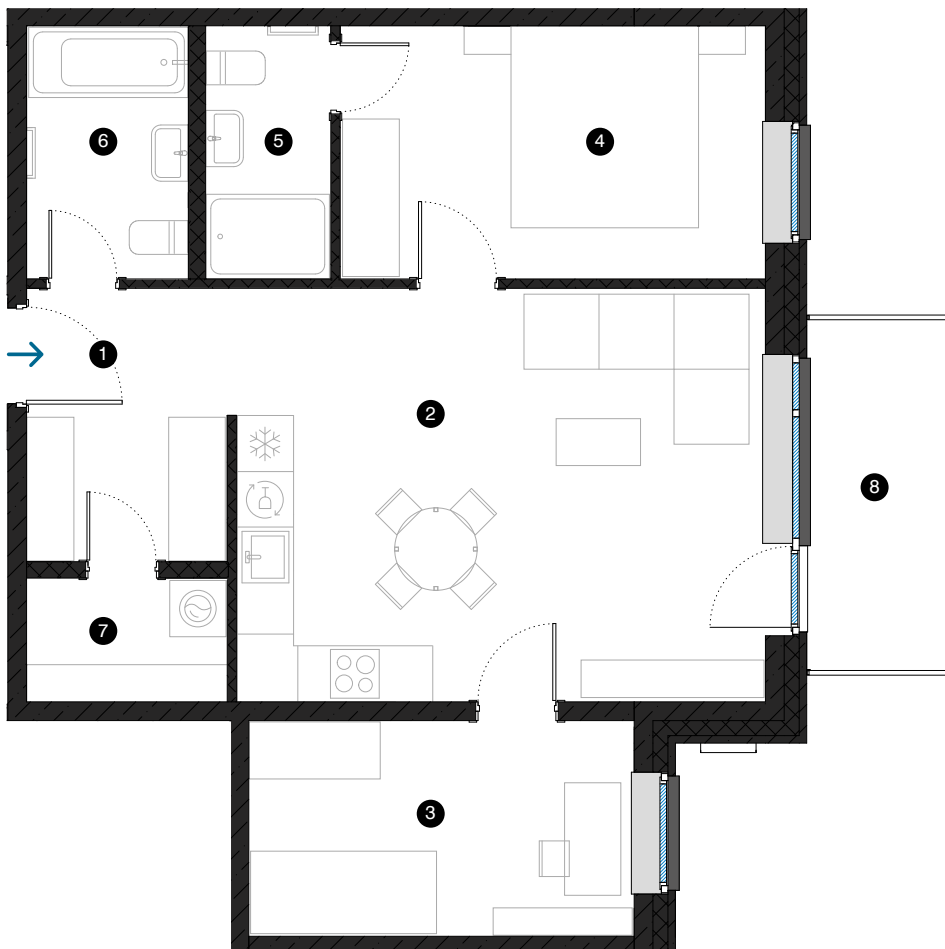

7th floor

Apartment # 44

© 1 EVALDA VALTERA, RĪGA

| # | ROOM | M ² |
|---|-----------------------|----------------|
| 1 | Hall | 6,3 |
| 2 | Living room & Kitchen | 24,9 |
| 3 | Room | 9,4 |
| 4 | Room | 12,2 |
| 5 | Bathroom | 3,5 |
| 6 | Bathroom | 4,6 |
| 7 | Utility room | 2,8 |
| 8 | Balcony | 5,6 |