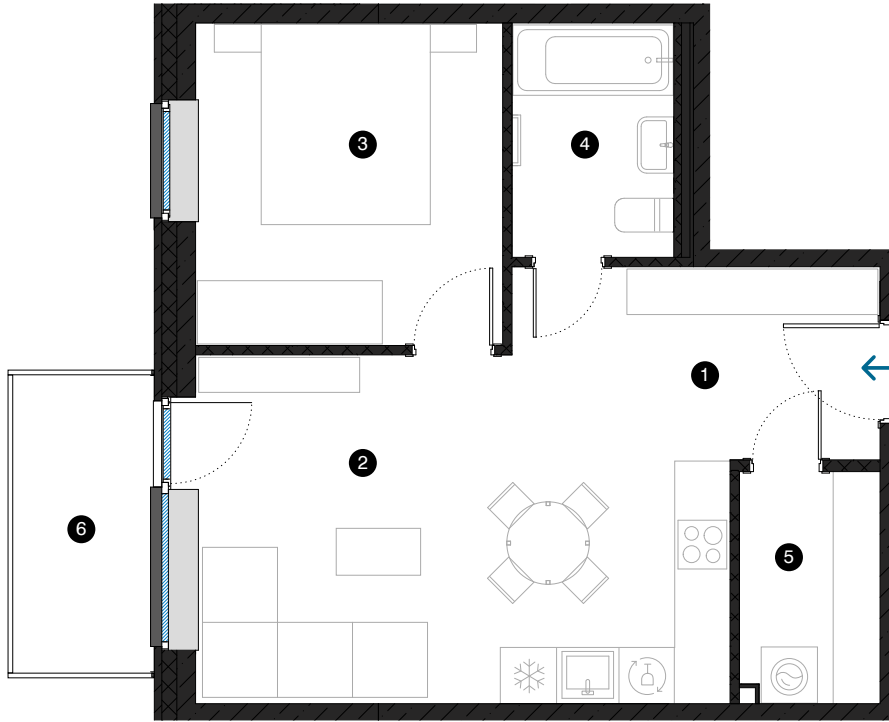

6th floor

# Apartment # 41

© 1 EVALDA VALTERA, RĪGA

#	ROOM	M <sup>2</sup>
1	Hall	4,5
2	Living room & Kitchen	22,1
3	Room	11,2
4	Bathroom	4,3
5	Utility room	3,6
6	Balcony	4,7
Living area		45,7
Total area		50,4

**CONTACT:**