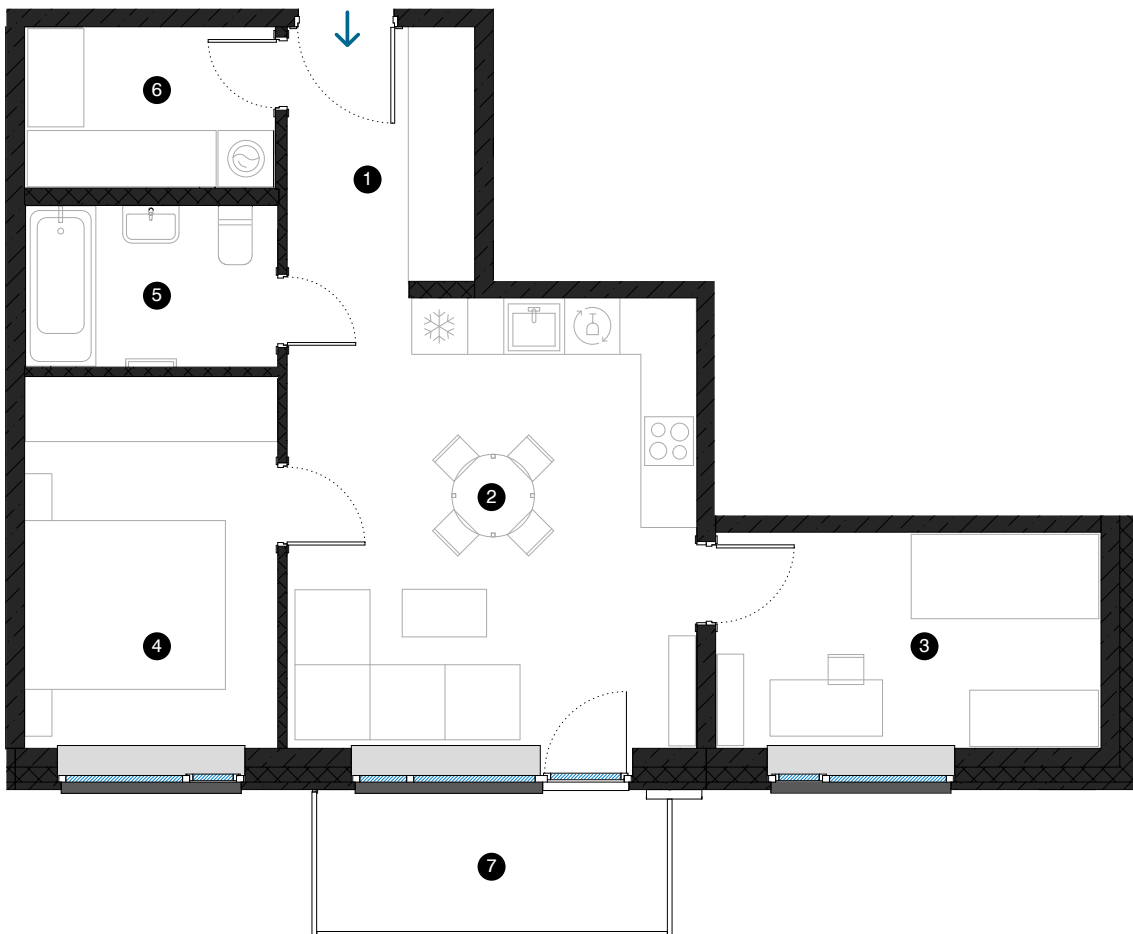

6th floor

Apartment # 38

© 1 EVALDA VALTERA, RĪGA

#	ROOM	M ²
1	Hall	5,5
2	Living room & Kitchen	21,1
3	Room	9,4
4	Room	10,7
5	Bathroom	4,6
6	Utility room	4,6
7	Balcony	5,6
Living area		55,9
Total area		61,5