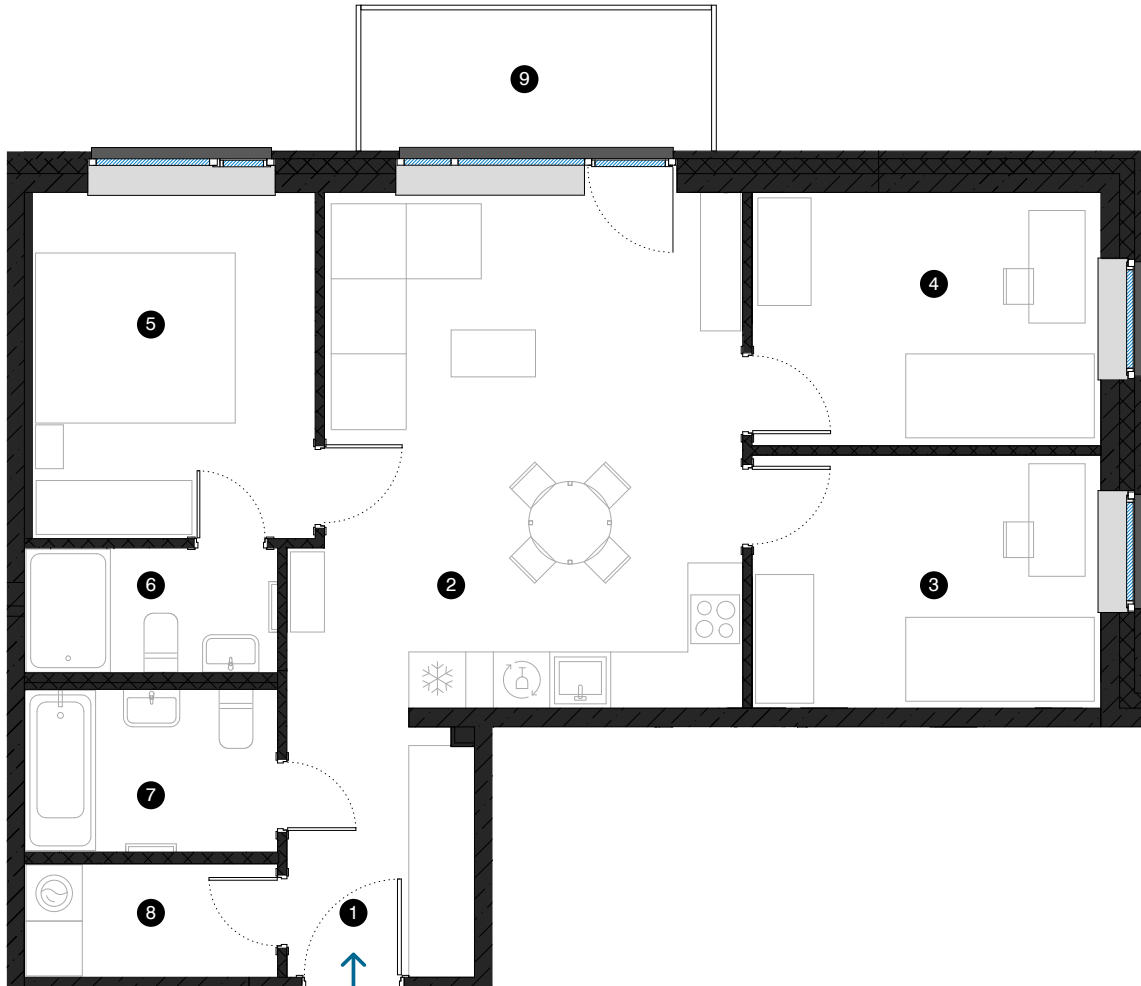

6th floor

Apartment # 36

© 1 EVALDA VALTERA, RĪGA

#	ROOM	M ²
1	Hall	5,4
2	Living room & Kitchen	25,3
3	Room	10,0
4	Room	10,0
5	Room	11,4
6	Bathroom	3,6
7	Bathroom	4,5
8	Utility room	3,2
9	Balcony	5,6

Living area 73,4
Total area 79,0