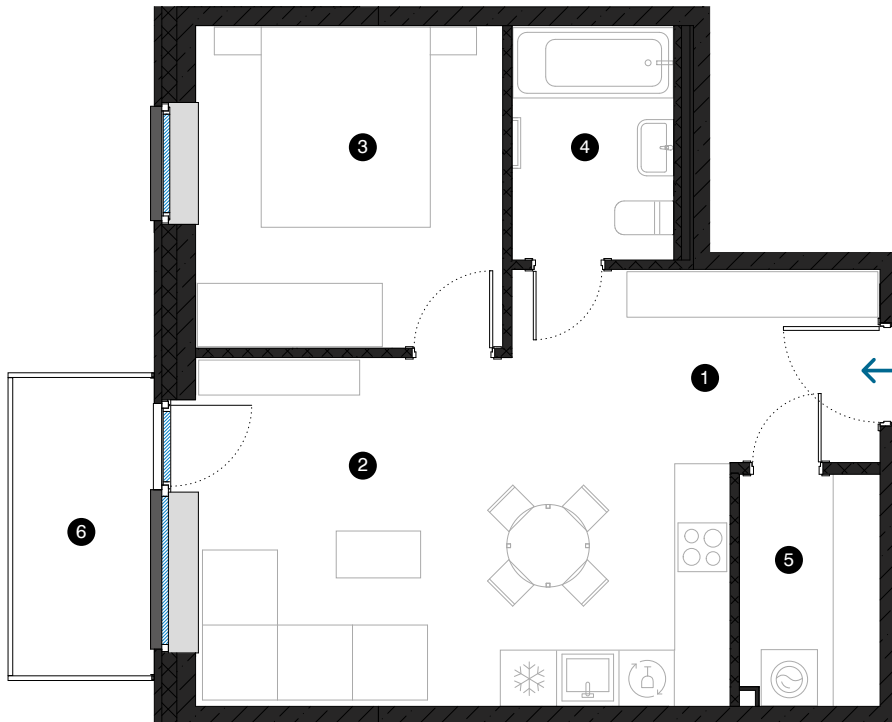

5th floor

# Apartment # 34

© 1 EVALDA VALTERA, RĪGA

#	ROOM	M <sup>2</sup>
1	Hall	4,5
2	Living room & Kitchen	22,1
3	Room	11,2
4	Bathroom	4,3
5	Utility room	3,6
6	Balcony	4,7
Living area		45,7
Total area		50,4

**CONTACT:**