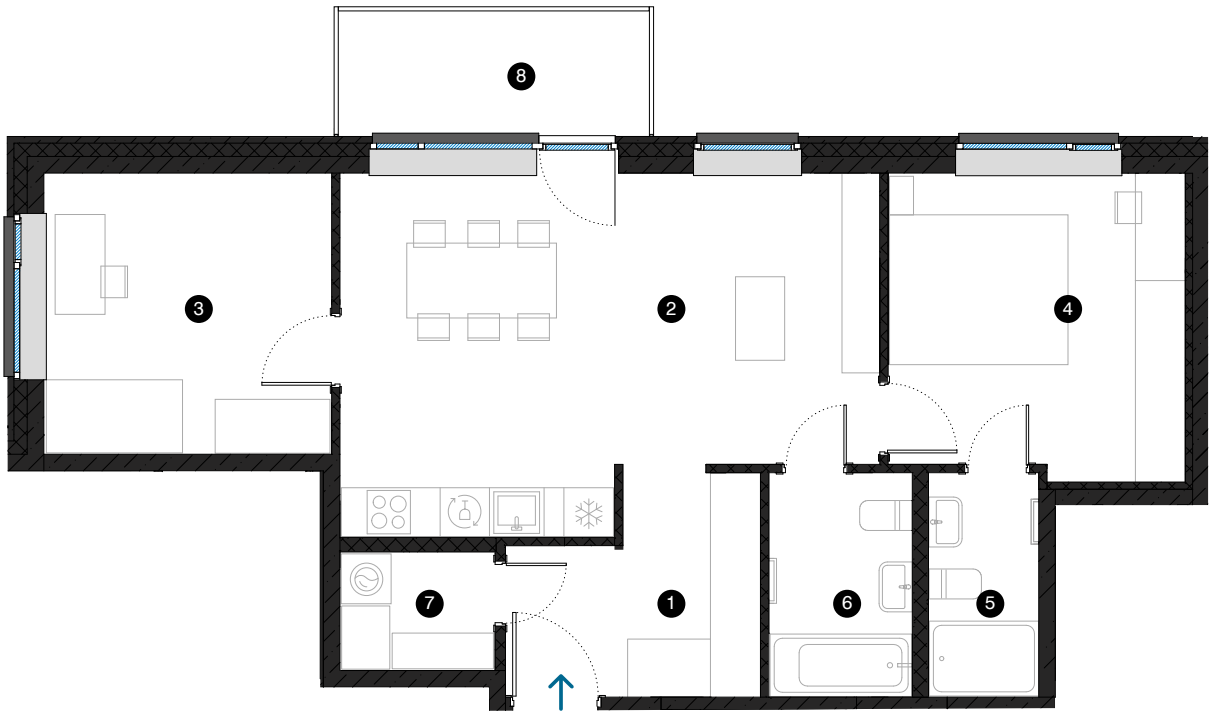

4th floor

# Apartment # 28

© 1 EVALDA VALTERA, RĪGA

#	ROOM	M <sup>2</sup>
1	Hall	7,1
2	Living room & Kitchen	25,6
3	Room	11,6
4	Room	12,8
5	Bathroom	3,5
6	Bathroom	4,6
7	Utility room	2,6
8	Balcony	5,6

Living area **67,8**  
Total area **73,4**