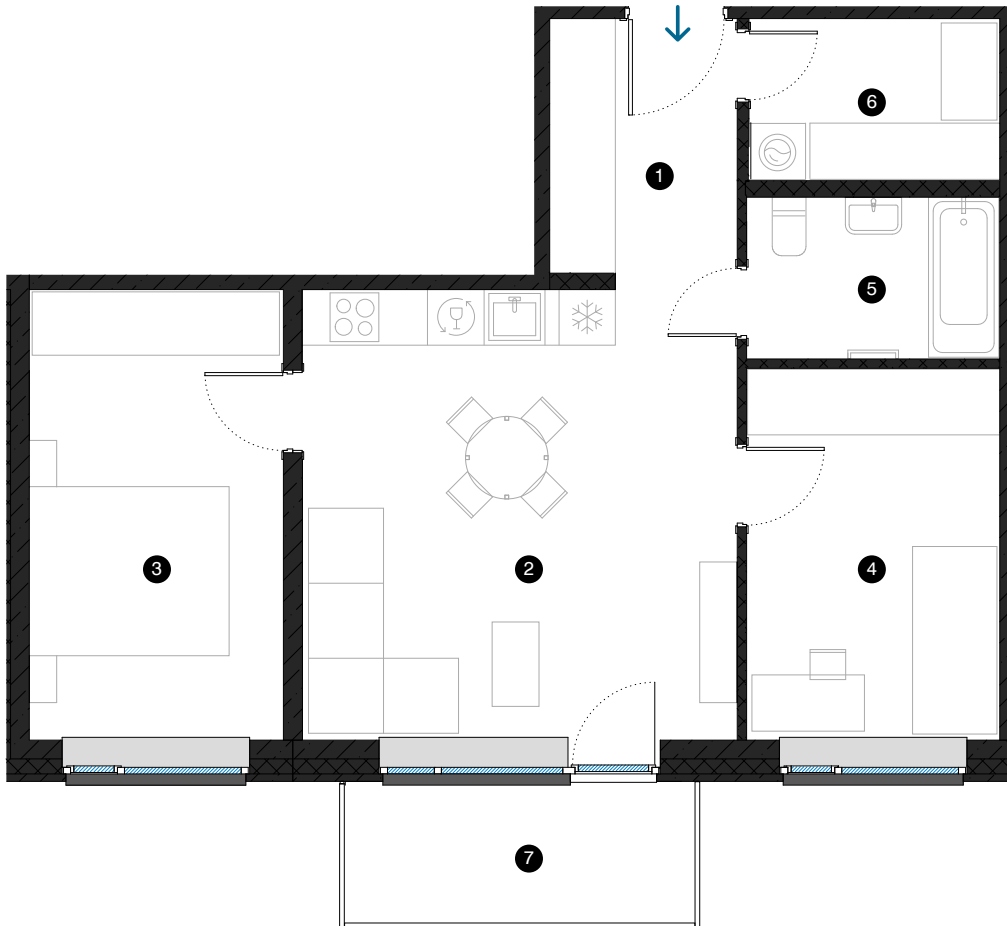

3rd floor

Apartment # 19

© 1 EVALDA VALTERA, RĪGA

#	ROOM	M ²
1	Hall	5,5
2	Living room & Kitchen	22,4
3	Room	13,0
4	Room	10,7
5	Bathroom	4,6
6	Utility room	4,6
7	Balcony	5,6
Living area		60,8
Total area		66,4