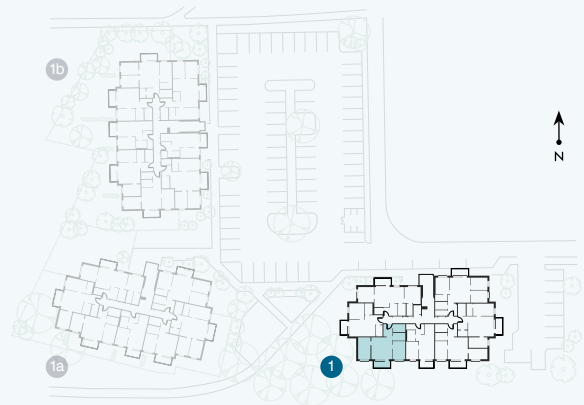

3rd floor

Apartment # 19

© 1 EVALDA VALTERA, RĪGA

#	ROOM	M ²
1	Hall	5,5
2	Living room & Kitchen	22,4
3	Room	13,0
4	Room	10,7
5	Bathroom	4,6
6	Utility room	4,6
7	Balcony	5,6
Living area		60,8
Total area		66,4