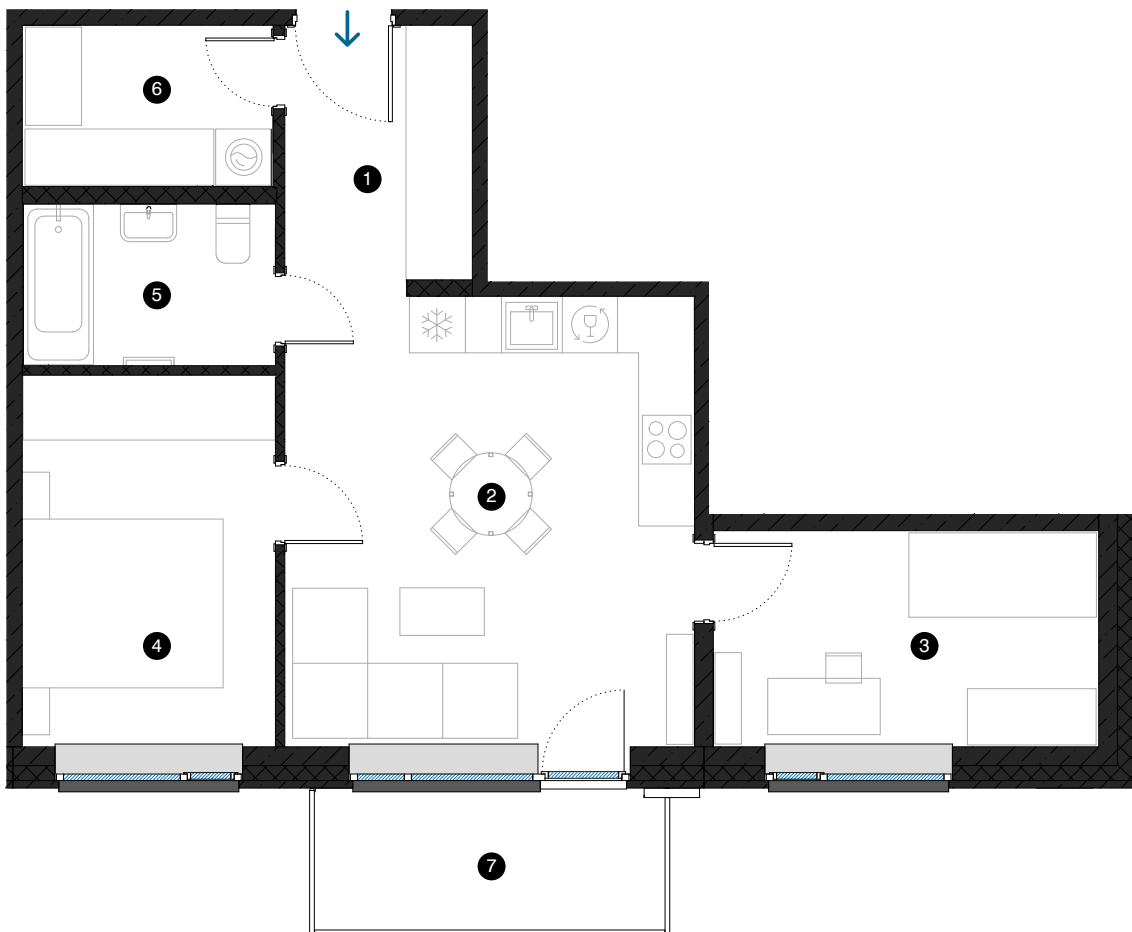

3rd floor

Apartment # 17

© 1 EVALDA VALTERA, RĪGA

#	ROOM	M ²
1	Hall	5,5
2	Living room & Kitchen	21,1
3	Room	9,4
4	Room	10,7
5	Bathroom	4,6
6	Utility room	4,6
7	Balcony	5,6
Living area		55,9
Total area		61,5