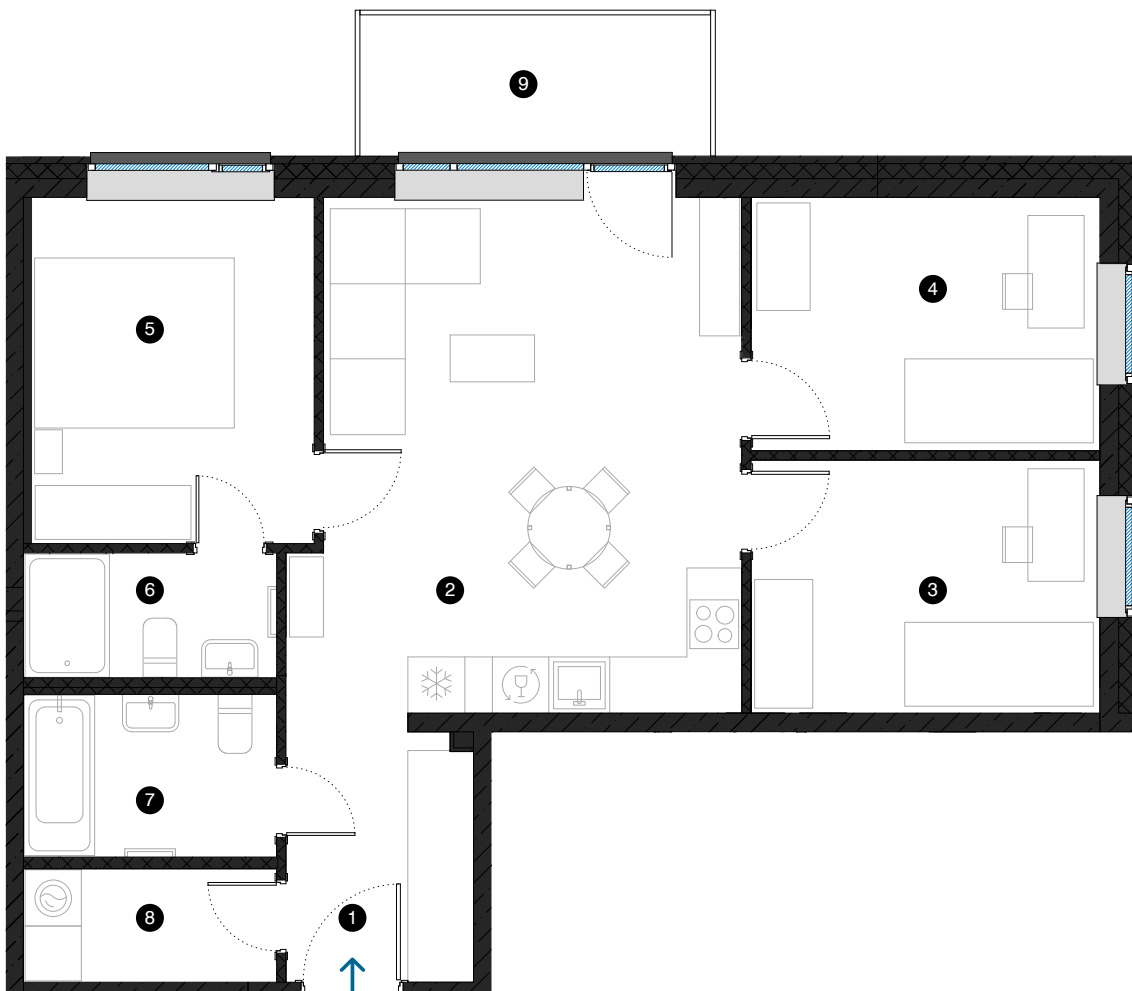

3rd floor

Apartment # 15

© 1 EVALDA VALTERA, RĪGA

#	ROOM	M ²
1	Hall	5,4
2	Living room & Kitchen	25,3
3	Room	10,0
4	Room	10,0
5	Room	11,4
6	Bathroom	3,6
7	Bathroom	4,5
8	Utility room	3,2
9	Balcony	5,6

Living area 73,4
Total area 79,0