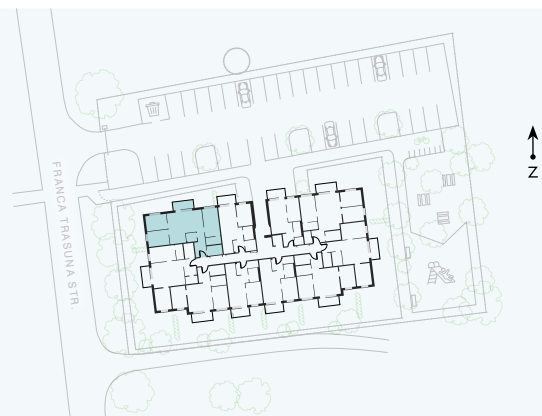

4th floor

# Apartment # 38

© F. TRASUNA 17, RIGA

#	ROOM	M <sup>2</sup>
1	Hall	5,4
2	Living room & Kitchen	31
3	Room	10
4	Room	10
5	Room	13,5
6	Bathroom	3,5
7	Bathroom	4,6
8	Utility room	2,9
9	Balcony	5,6

Living area 80,9  
Total area 86,5